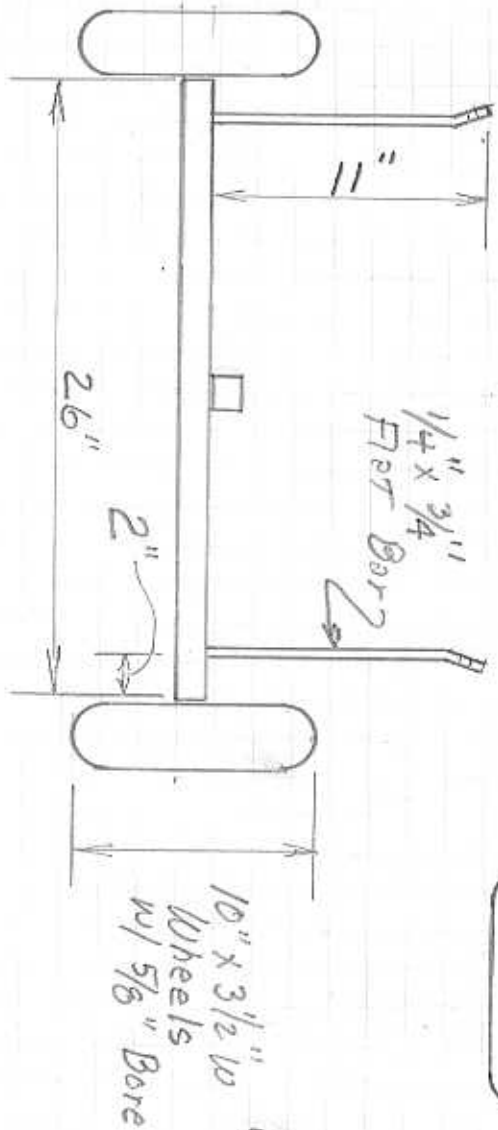

# EDGETTA BR 29 Barrel Train

Page 2/2  
2/8/07

Axle Detail  
Wheel Hub