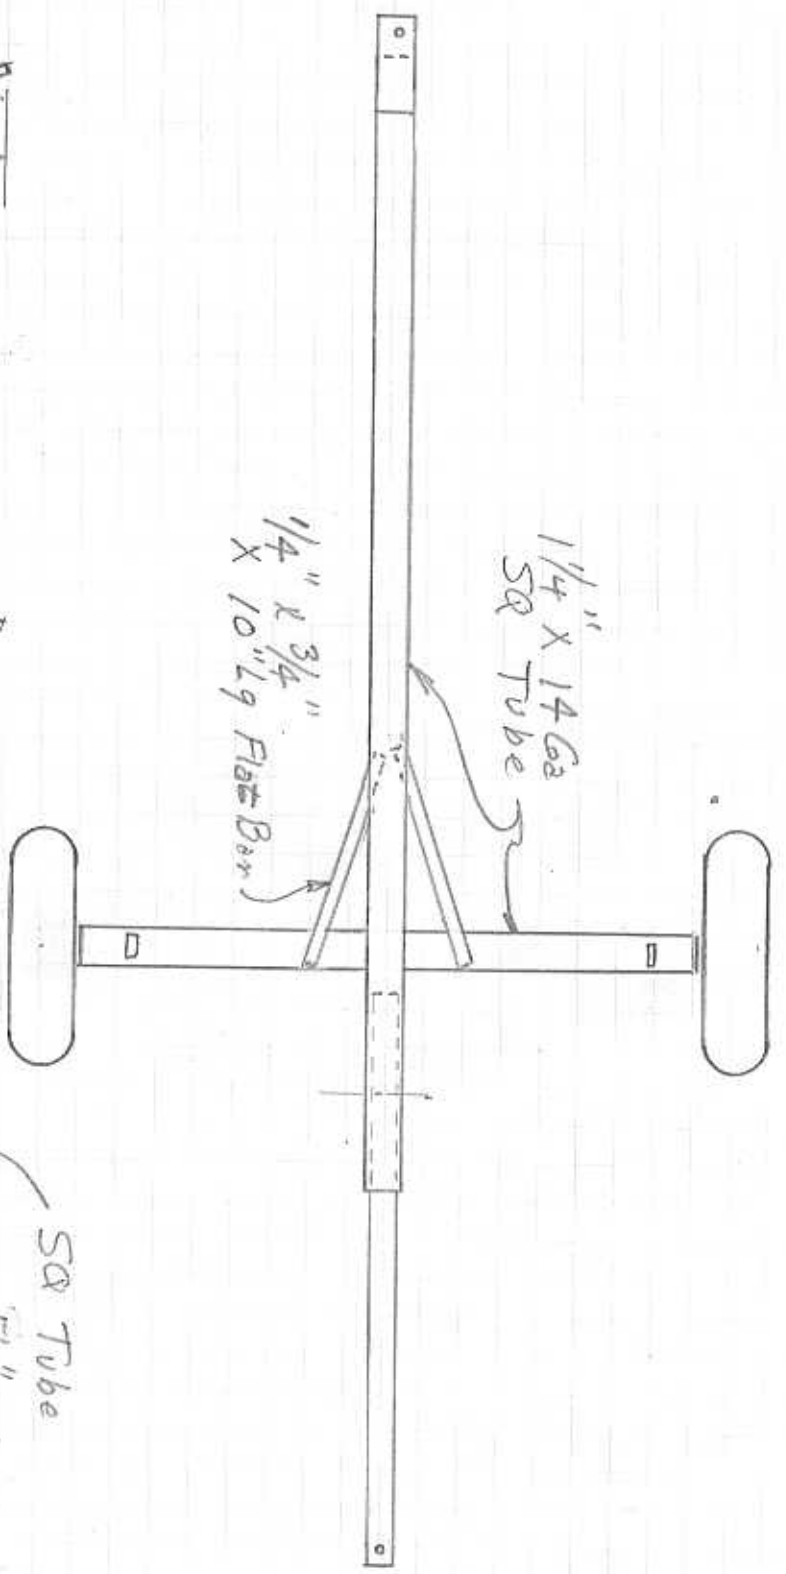

# EDGETTA BR 29 Barrel Train

Page 2/2  
2/8/07

Axle Detail  
Wheel Hub