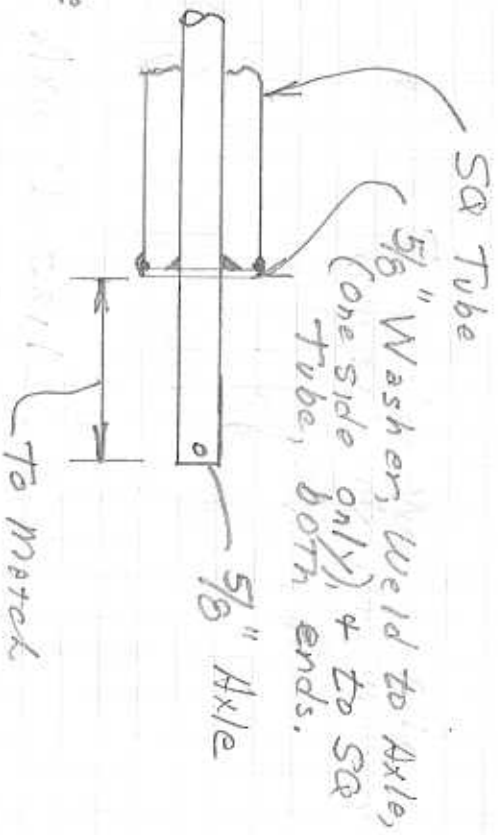

# EDGETTA BR 29 Barrel Train

Page 2/2  
2/8/07

Axle Detail  
Wheel Hub